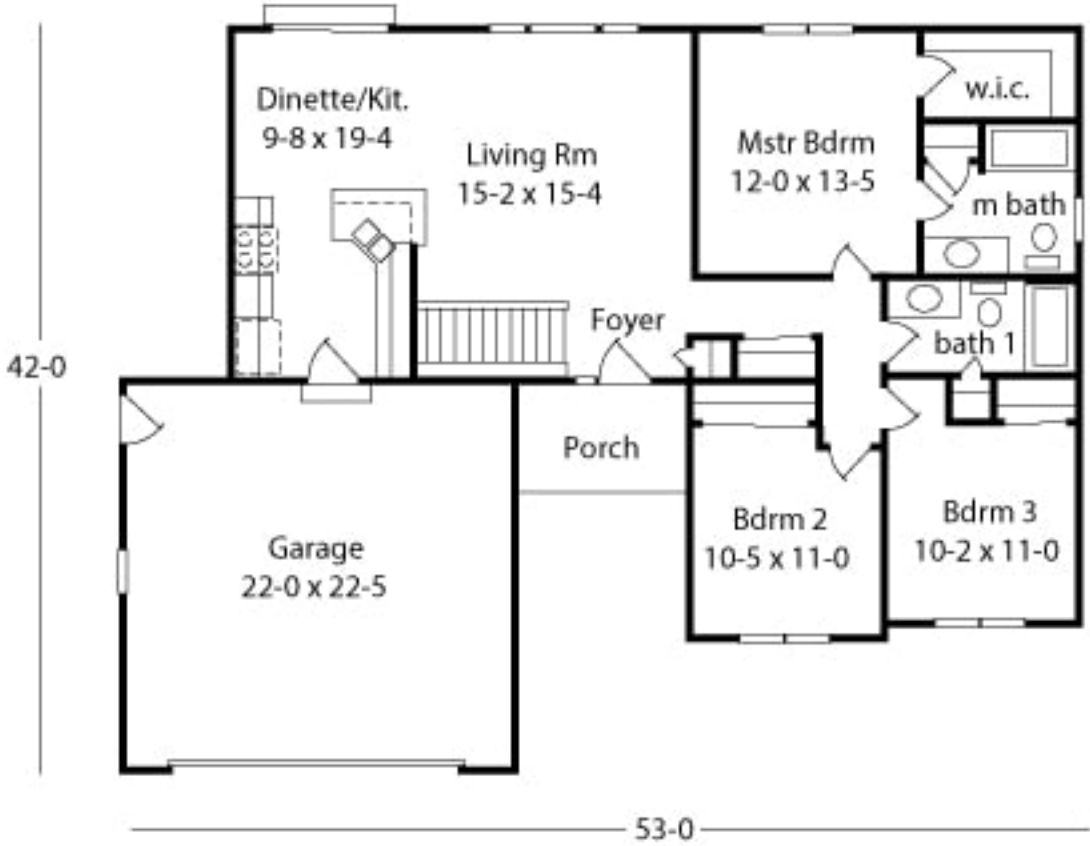

HAVEN

Haven

1241 Sq. Ft.

Features Included

- Covered Front Porch
- Master Bedroom Suite
- Large Living Room

Plans, Room sizes, Exterior as shown subject to change.