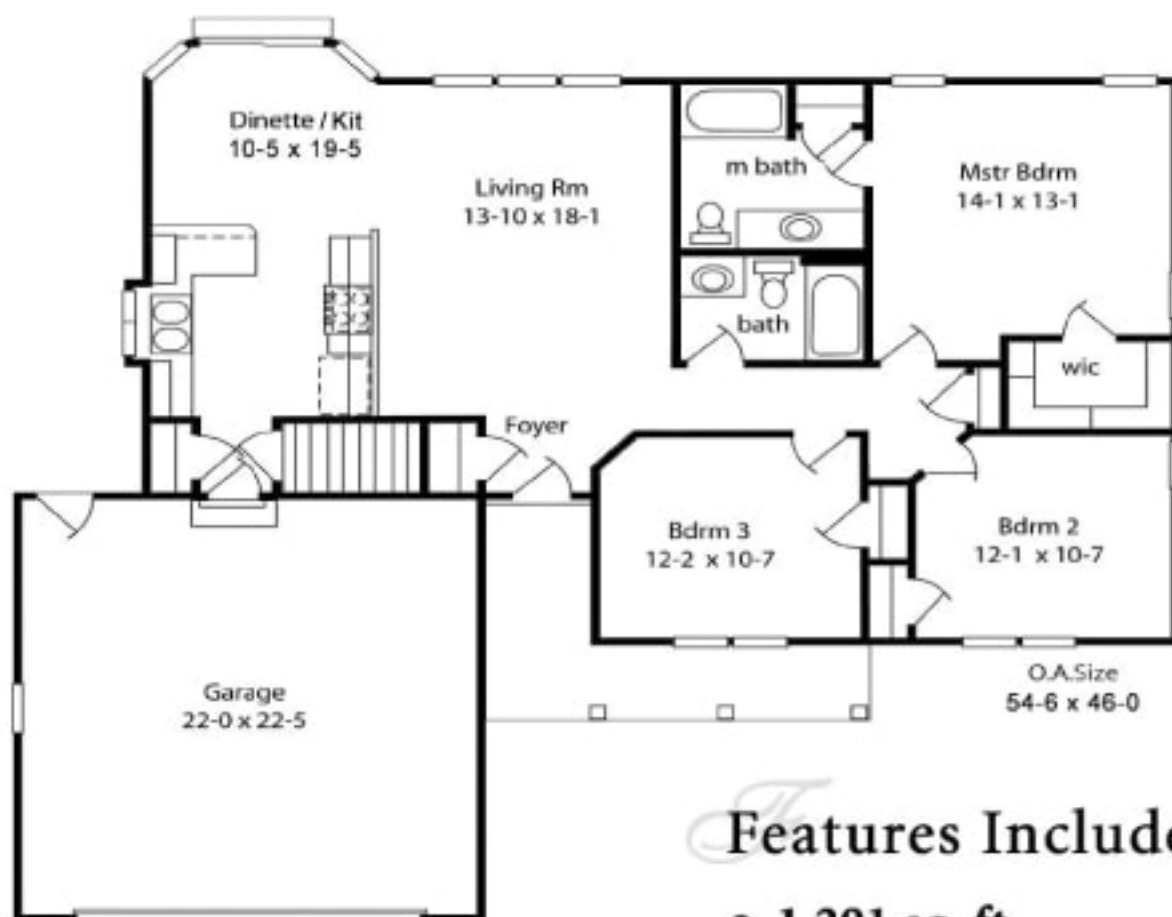

The WHITLEY

Features Included:

- 1,291 sq. ft.
- Low maintenance exterior
- Bayed out dinette
- Generous storage
- Open floor plan design

www.mastercraftbuilders.com

Plans, Room Sizes, Exteriors subject to change.