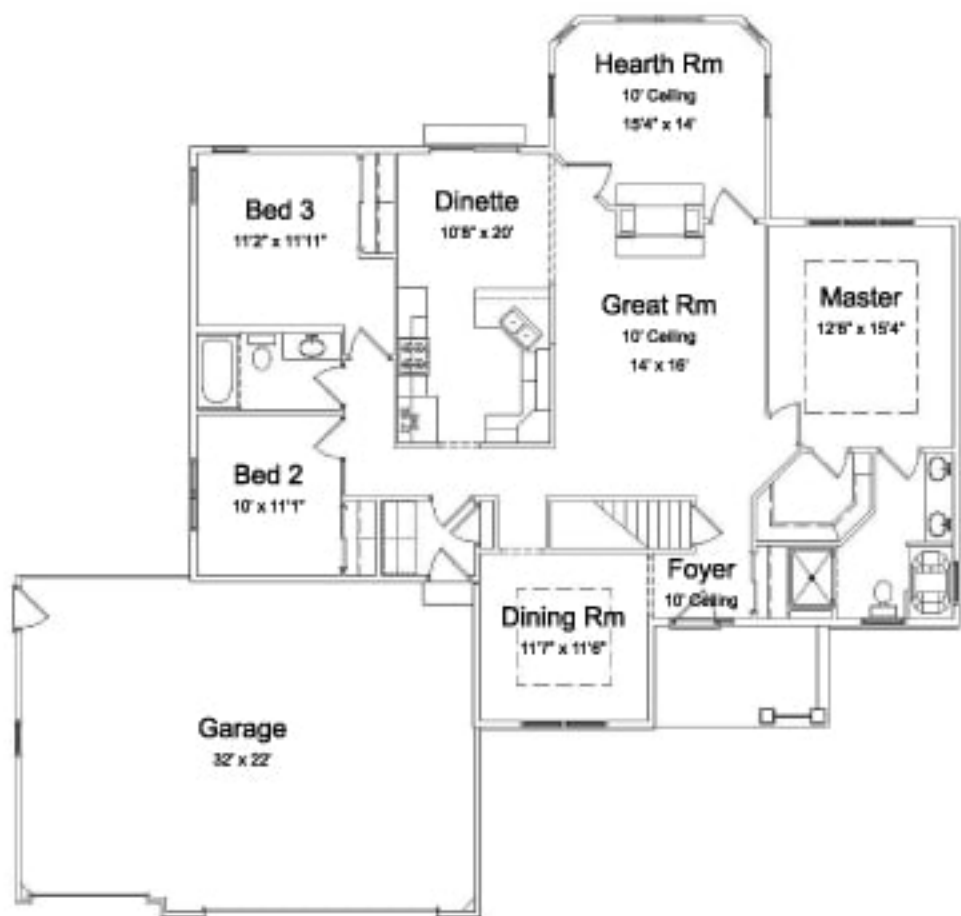

The ALEXANDER

Features Included:

- 3-Car Garage
- Stone Accent on Front Elev
- 10' Ceiling in Foyer Through Hearth Room
- Arches Over Walkway
- Tray Ceiling in Master
- 2-Way Fireplace with Stone

1,847 Sq. Ft.

www.mchomebuildersllc.com

Plans, Room Sizes, Exteriors as shown,
Subject to change.