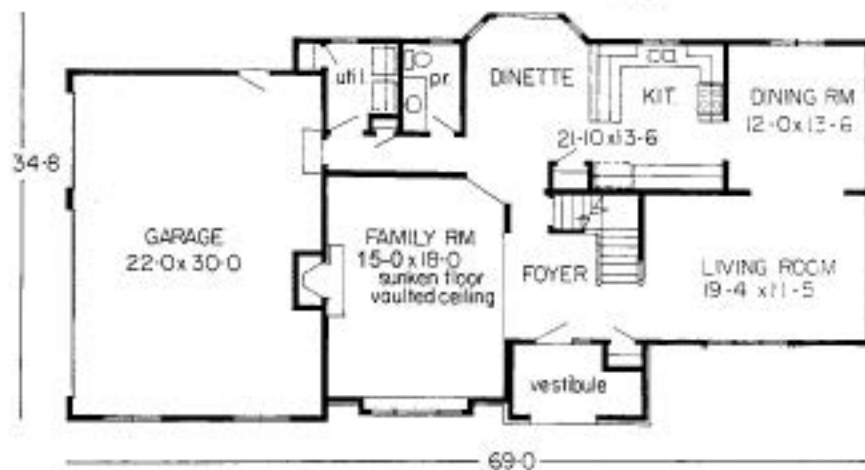

## Arlington II

2400 Sq. Ft.

### Features Included

- Two-Story Fireplace
- Whirlpool Suite
- Sunken Family Room

Plans, Room sizes,  
Exteriors as shown  
subject to change.

© Copy Right Mastercraft Builders 1996