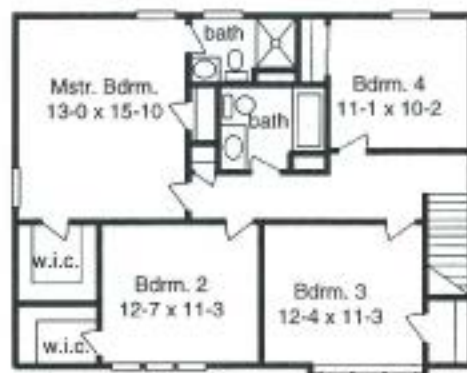

ASHVILLE

58-0

28-0

1st Floor 864 Sq. Ft.
2nd Floor 1008 Sq. Ft.

Ashville

1872 Sq. Ft.

Features Included

- Large Front Porch
- 4 Bedrooms
- 2 1/2 Bath Plan

Plans, Room sizes,
Exteriors as shown
subject to change.

© Copy Right Mastercraft Builders 1996