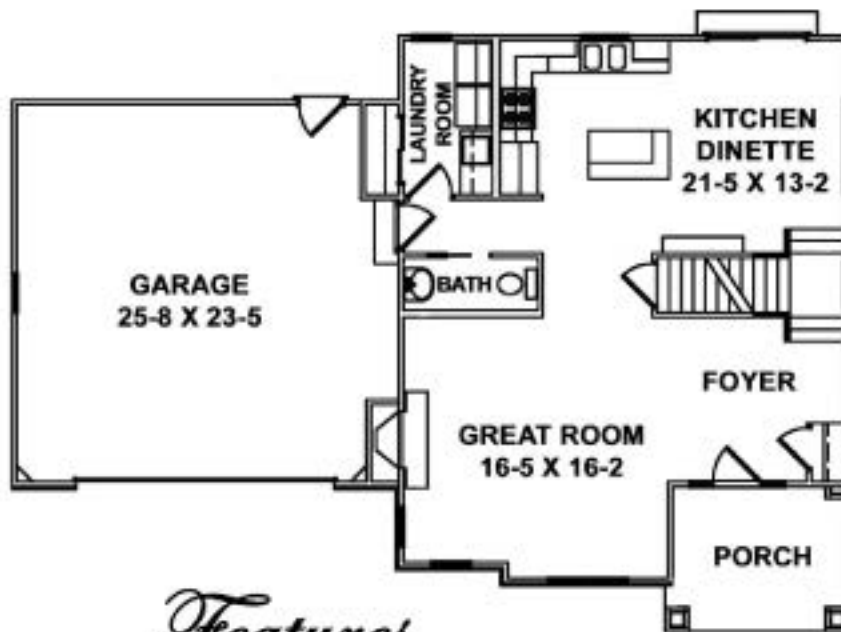

Villa Collection

The Augusta

Features

1,796 Sq. Ft.

Spacious Great Room w/Fireplace

Custom 2 Way Staircase

Kitchen w/ Work Island

All dimensions are approximate.
Builder reserves the right to make changes
without notice or obligation.