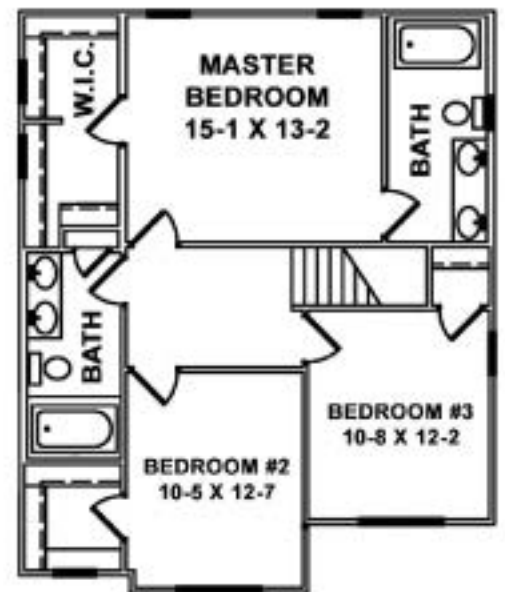

Villa Collection

The Augusta

Features

1,796 Sq. Ft.

Spacious Great Room w/Fireplace

Custom 2 Way Staircase

Kitchen w/ Work Island

All dimensions are approximate.
Builder reserves the right to make changes
without notice or obligation.