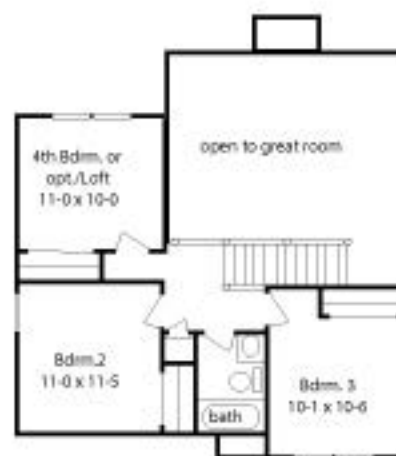

CARRINGTON

1st floor 1280
2nd floor 580

Carrington
1863 Sq. Ft.

Features Included!

- Bayed Dinette
- 13-5 Ceiling in Great Rm.
- First Flr. Mstr. Bdrm.

Plans, Room sizes,
Exteriors as shown
subject to change.