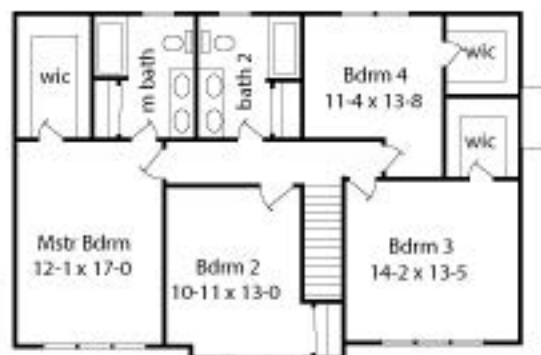

COUNTRYSIDE

1188 Sq. Ft.

1190 Sq. Ft.

Countryside

2378 Sq. Ft.

Features Included

- Master Suite
- Family Room w/Fireplace
- Formal Living Room & Dining Room

Plans, Room sizes,
Exteriors as shown
subject to change.