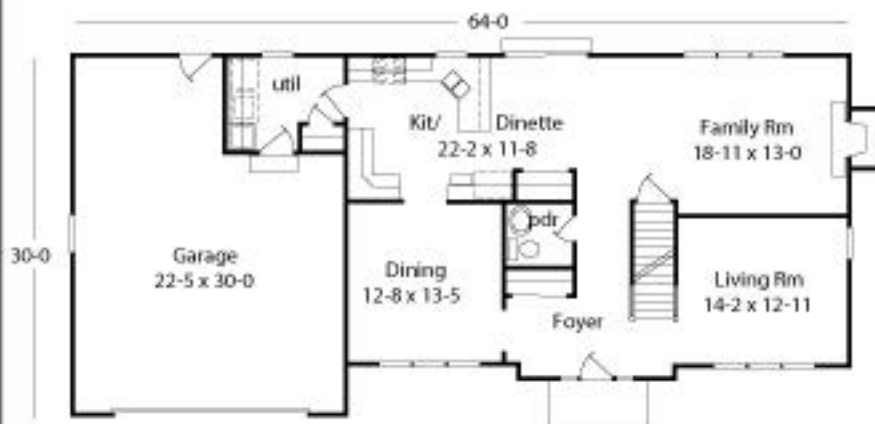

COUNTRYSIDE

1188 Sq. Ft.

1190 Sq. Ft.

Countryside

2378 Sq. Ft.

Features Included

- Master Suite
- Family Room w/Fireplace
- Formal Living Room & Dining Room

Plans, Room sizes,
Exteriors as shown
subject to change.