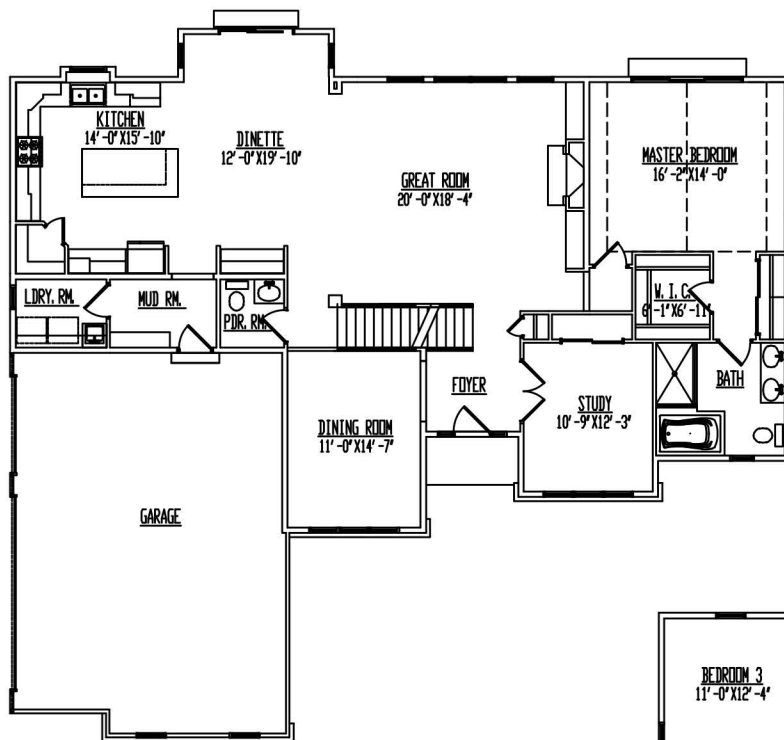

EMMA

Features Included:

- Brick Accent w/ Soldier Course
- 9' First Floor Ceilings
- 8' Basement with brick form walls
- 12/12 Roof Pitch
- 3-Car Sideload Garage
- Arches over Walkways

2793 Sq. Ft.

www.mastercraftbuilders.com

Plans, Room Sizes, Exteriors subject to change.

© Mastercraft Builders LLC 2014