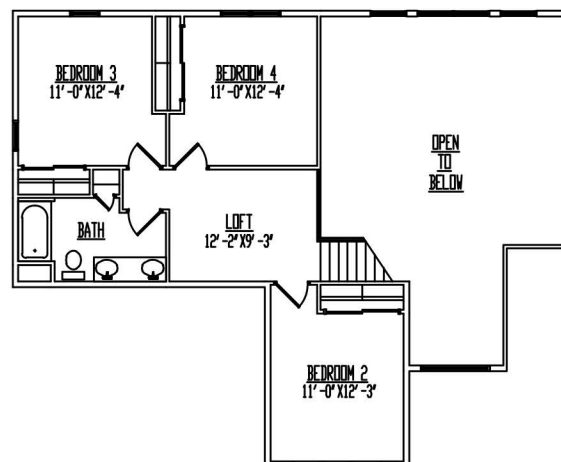

EMMA

Features Included:

- Brick Accent w/ Soldier Course
- 9' First Floor Ceilings
- 8' Basement with brick form walls
- 12/12 Roof Pitch
- 3-Car Sideload Garage
- Arches over Walkways

2793 Sq. Ft.

www.mastercraftbuilders.com

Plans, Room Sizes, Exteriors subject to change.

© Mastercraft Builders LLC 2014