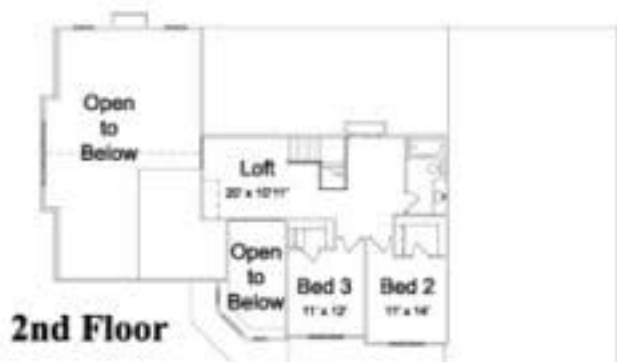

The HASENFANG

Features Included:

- 1st Floor Master
- 10' Ceiling w/Cthdrl Ceiling in Living Room
- Whirlpool Tub w/Tile Allowance
- 4-Car Garage
- Brick Accent

3,097 Sq. Ft.

www.mchomebuildersllc.com

Plans, Room Sizes, Exteriors as shown,
Subject to change.