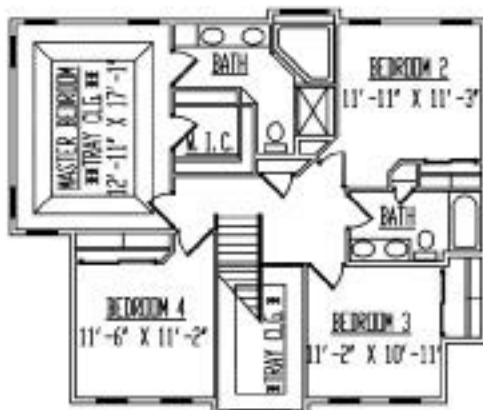

LANCASTER II

Features Included:

- Coffered Ceiling Family Room w/ built in cabinets
- Master Whirlpool Suite
- 9' First Floor
- 4 Bedroom
- 3 Car Garage
- 8' Basement with brick form walls
- Tray Ceiling in Master Bedroom

2470 Sq. Ft.