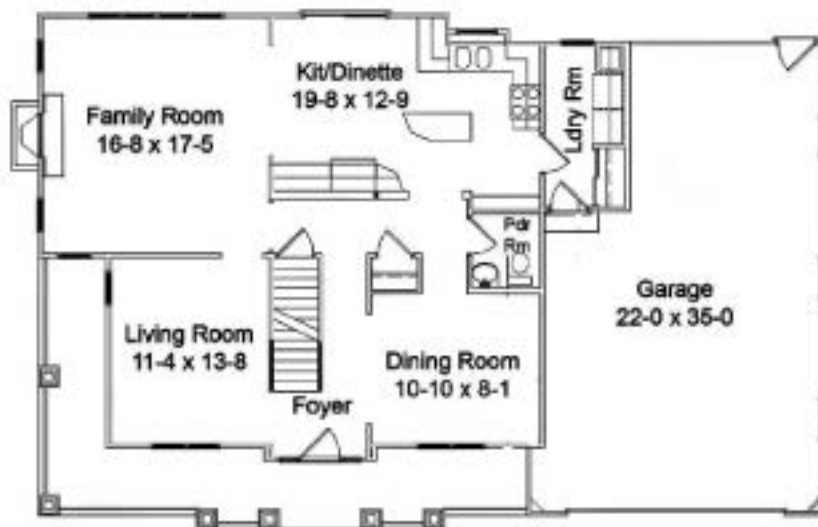

Villa Collection

The Lancaster

2,391 Sq. Ft.

Features

Charming wrap around porch w/custom brick & cedar posts.

Deluxe Kitchen w/ Work Island and Computer Station.

Elegant Master Suite

4 Bedrooms