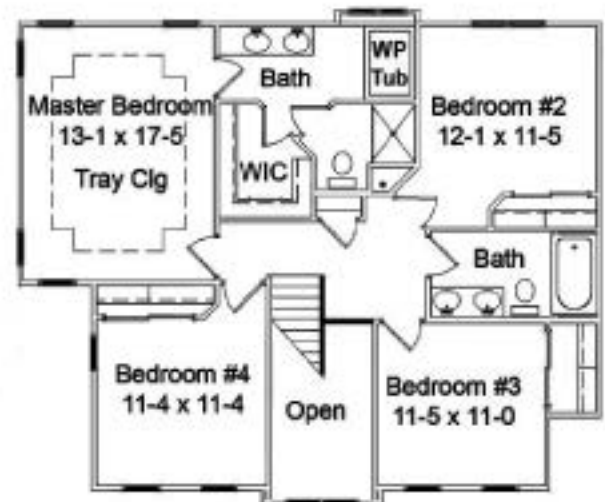

Villa Collection

The Lancaster

2,391 Sq. Ft.

Features

Charming wrap around porch w/custom brick & cedar posts.

Deluxe Kitchen w/ Work Island and Computer Station.

Elegant Master Suite

4 Bedrooms