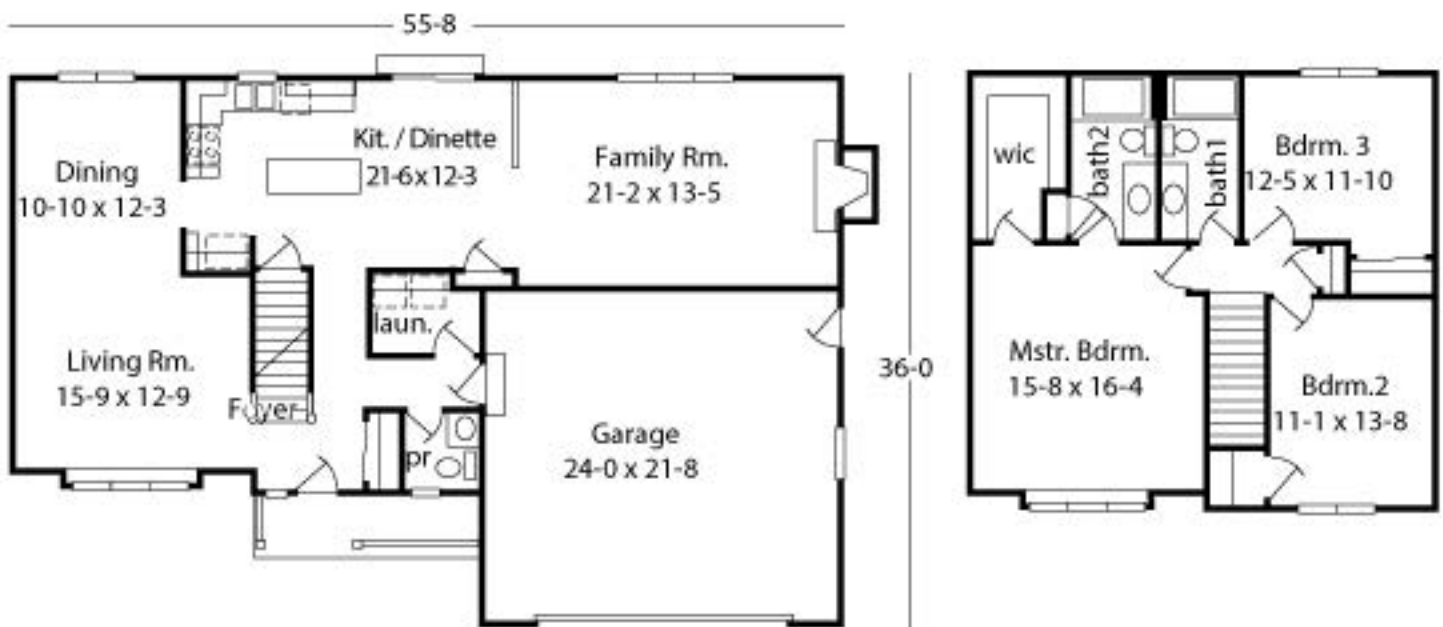

# SEVILLE

1st Floor - 1159 sq. ft.  
2nd Floor - 891 sq. ft.

## Seville

2050 Sq. Ft.

### Features Included

- Large Family Room
- First Floor Laundry
- Fireplace

Plans, Room sizes,  
Exteriors as shown  
subject to change.

\* Copy Right Mastercraft Builders 1996