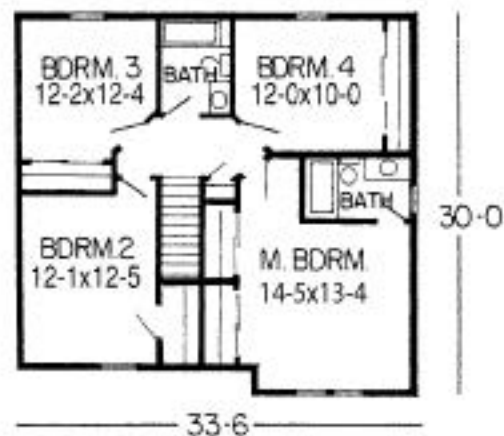

SIERRA

1st Floor 1277 Sq. Ft.
2nd Floor 966 Sq. Ft.

Sierra

2243 Sq. Ft.

Features Included

- Brick Accent Exterior
- Fireplace
- Bayed Living Room

Plans, Room sizes,
Exteriors as shown
subject to change.

© COPY RIGHT MASTERCRAFT BUILDERS 1996