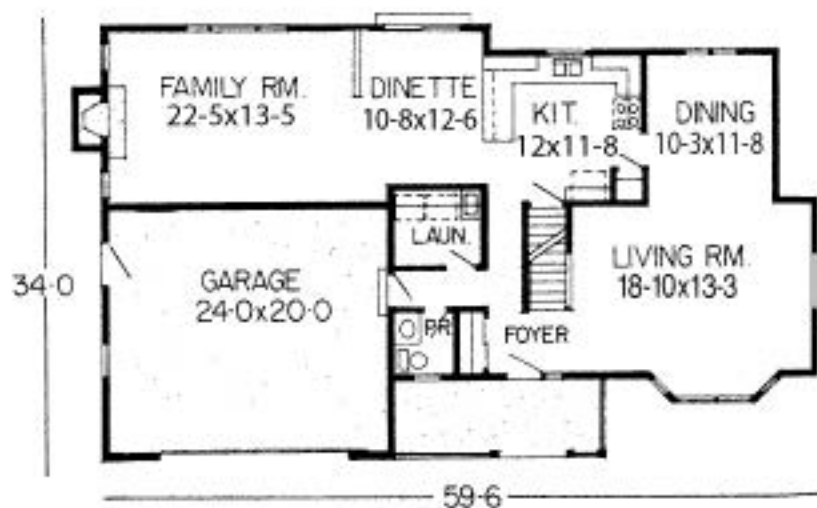

SIERRA

1st Floor 1277 Sq. Ft.
2nd Floor 966 Sq. Ft.

Sierra

2243 Sq. Ft.

Features Included

- Brick Accent Exterior
- Fireplace
- Bayed Living Room

Plans, Room sizes,
Exteriors as shown
subject to change.

© COPY RIGHT MASTERCRAFT BUILDERS 1996