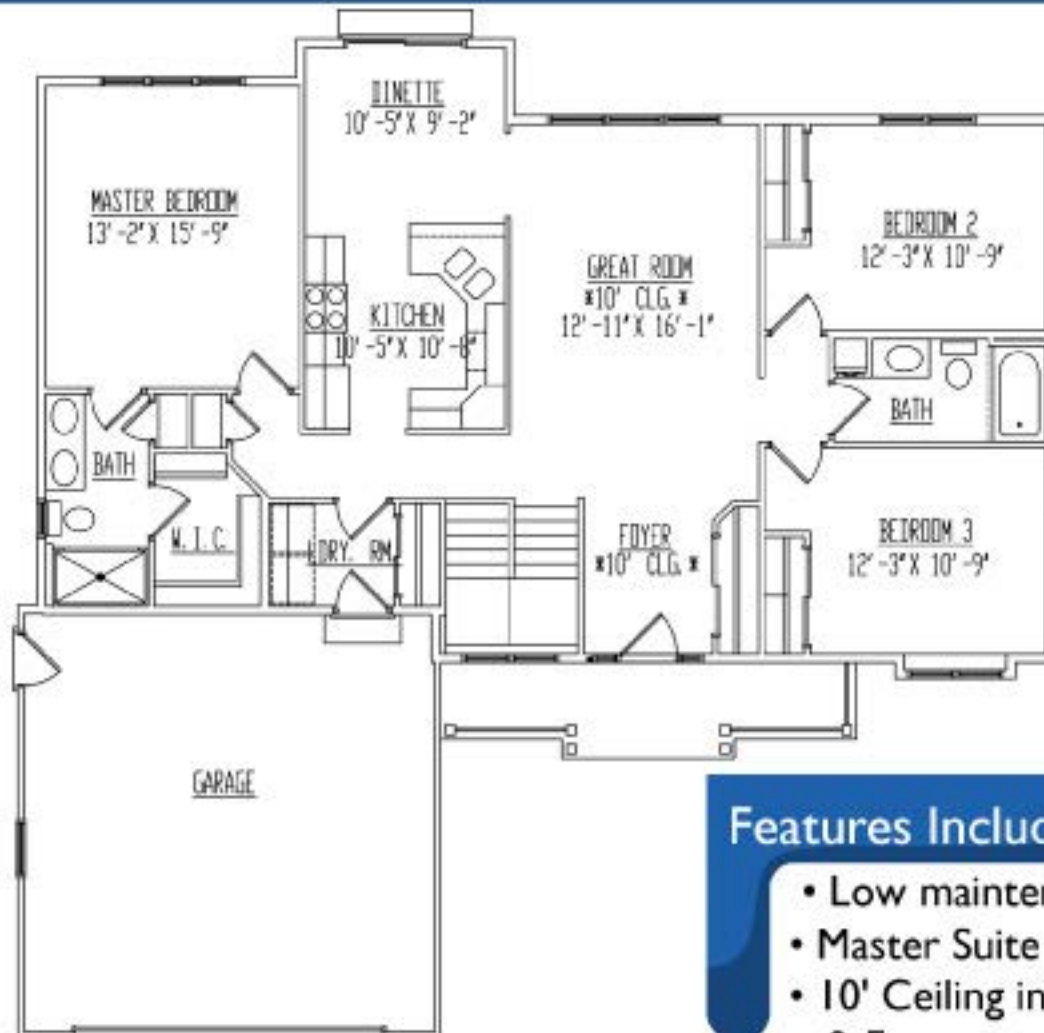

ASHBURY

1530 Sq. Ft.

Features Included:

- Low maintenance exterior
- Master Suite
- 10' Ceiling in Great Room & Foyer
- Snack bar

www.mastercraftbuilders.com

Plans, Room Sizes, Exteriors subject to change.