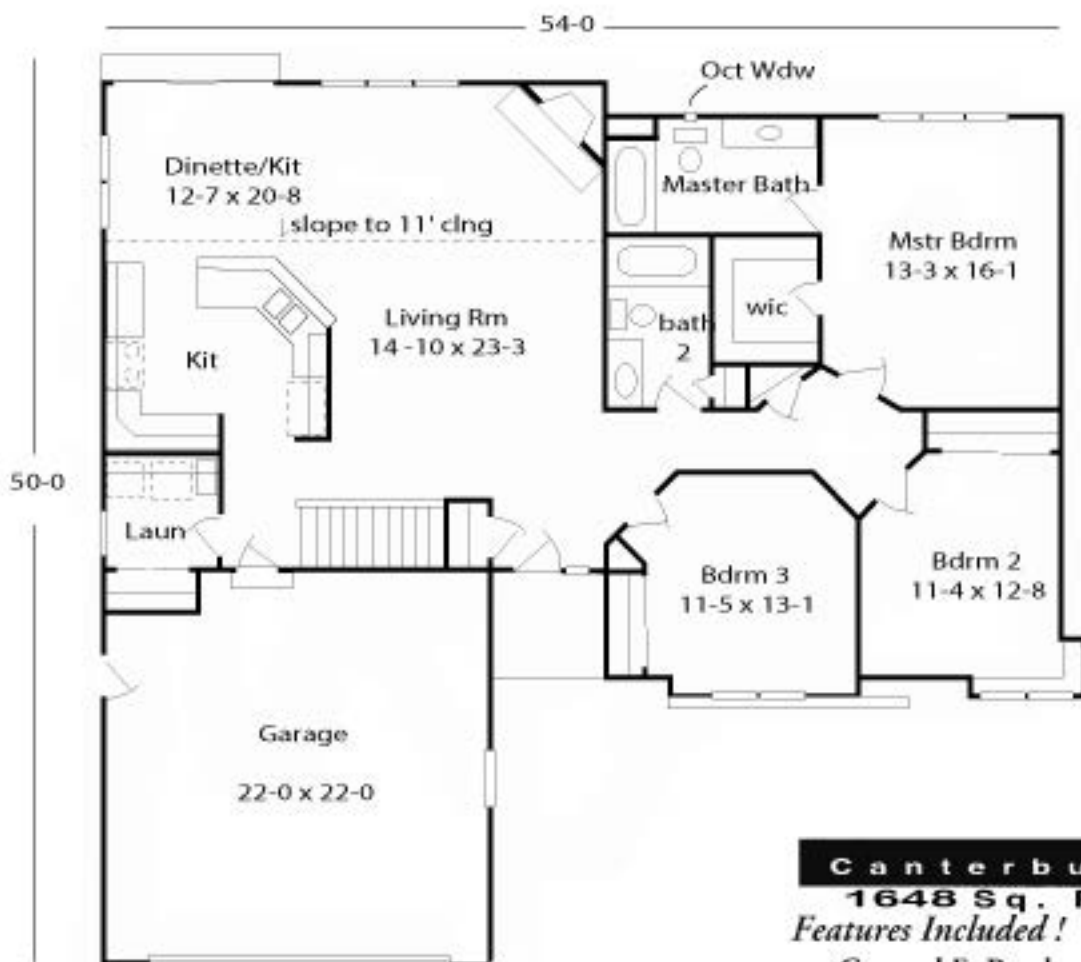

Canterbury

Canterbury 1648 Sq. Ft.

Features Included!

- Covered Ft Porch
- Corner Fireplace
- 1st Floor Laundry Room

Plans, Room sizes,
Exteriors as shown
subject to change.

©COPY RIGHT MASTERCRAFT BUILDERS 2001