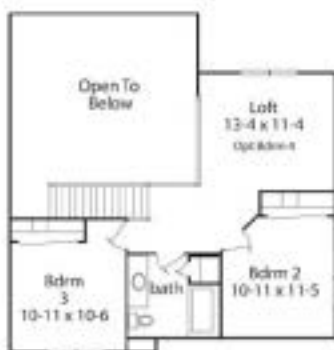

The CARRINGTON II

First floor - 1,477 sq. ft.
Second floor - 652 sq. ft.

Features Included:

- 2,129 Sq. Ft.
- Optional 4 Bedroom plan
- Master Bedroom on the first floor
- Open plan design
- Corner Whirlpool