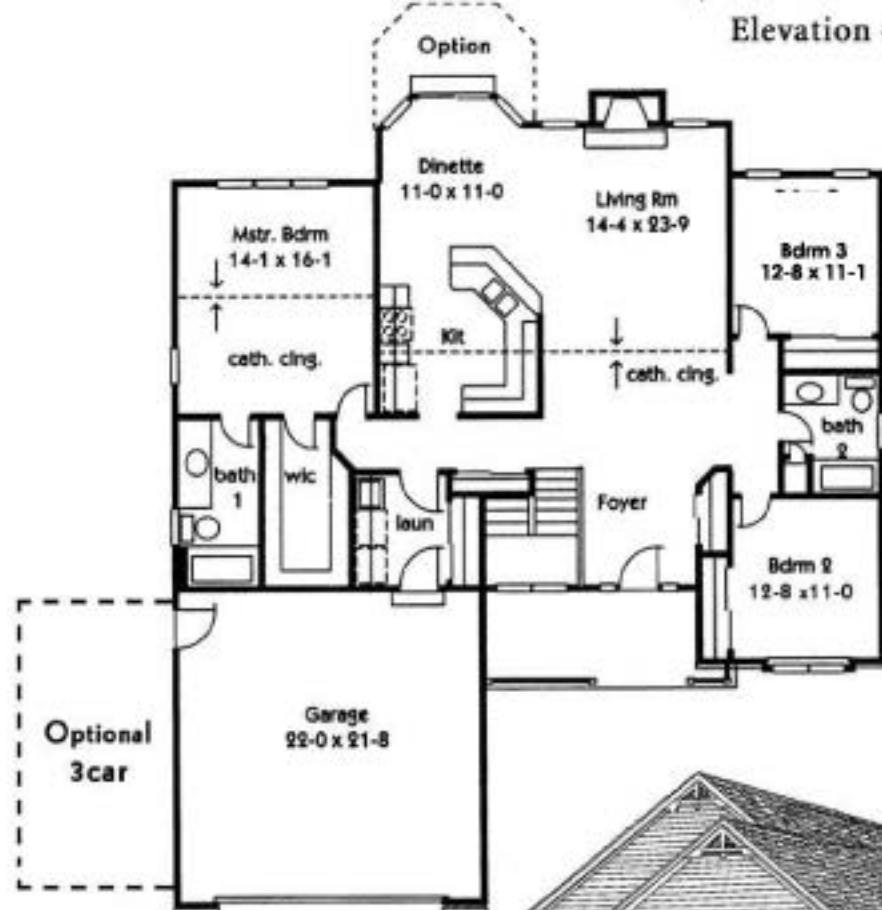

# The DENVER

Elevation #1

## DENVER

1,744 Sq. Ft.

### Features Included:

- Private Master Suite
- Cathedral Ceilings in Kitchen, Dinette & Great Room
- Fireplace
- Split Bedroom Plan

Elevation #2

[www.mastercraftbuilders.com](http://www.mastercraftbuilders.com)