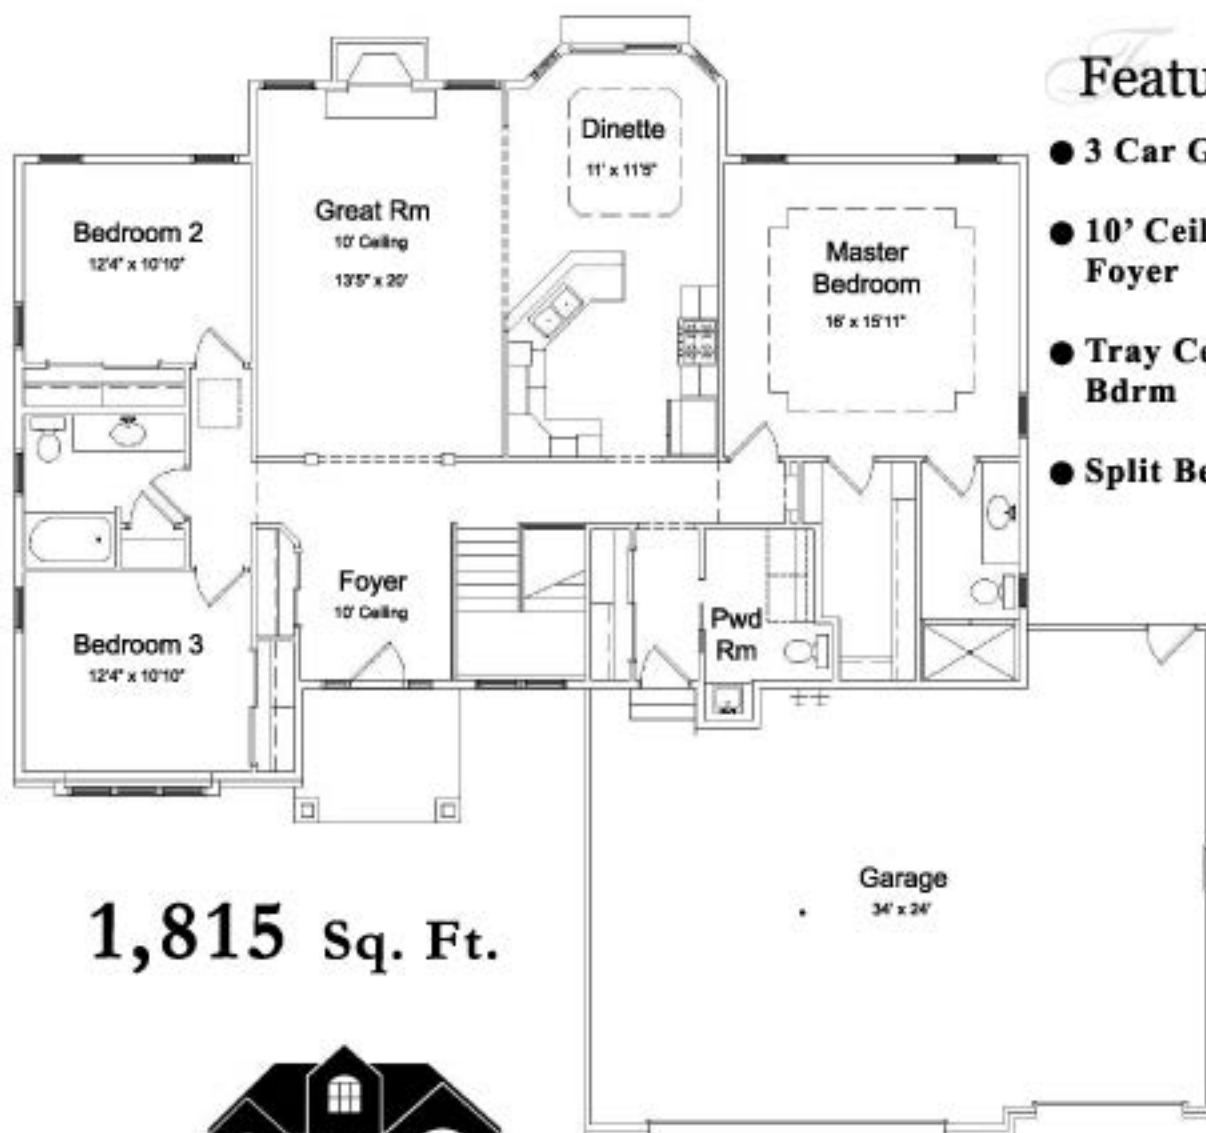

The DENVER II

Features Included:

- 3 Car Garage
- 10' Ceiling in Grt Rm and Foyer
- Tray Ceiling in Master Bdrm
- Split Bedroom

1,815 Sq. Ft.

www.mchomebuildersllc.com

Plans, Room Sizes, Exteriors as shown,
Subject to change.