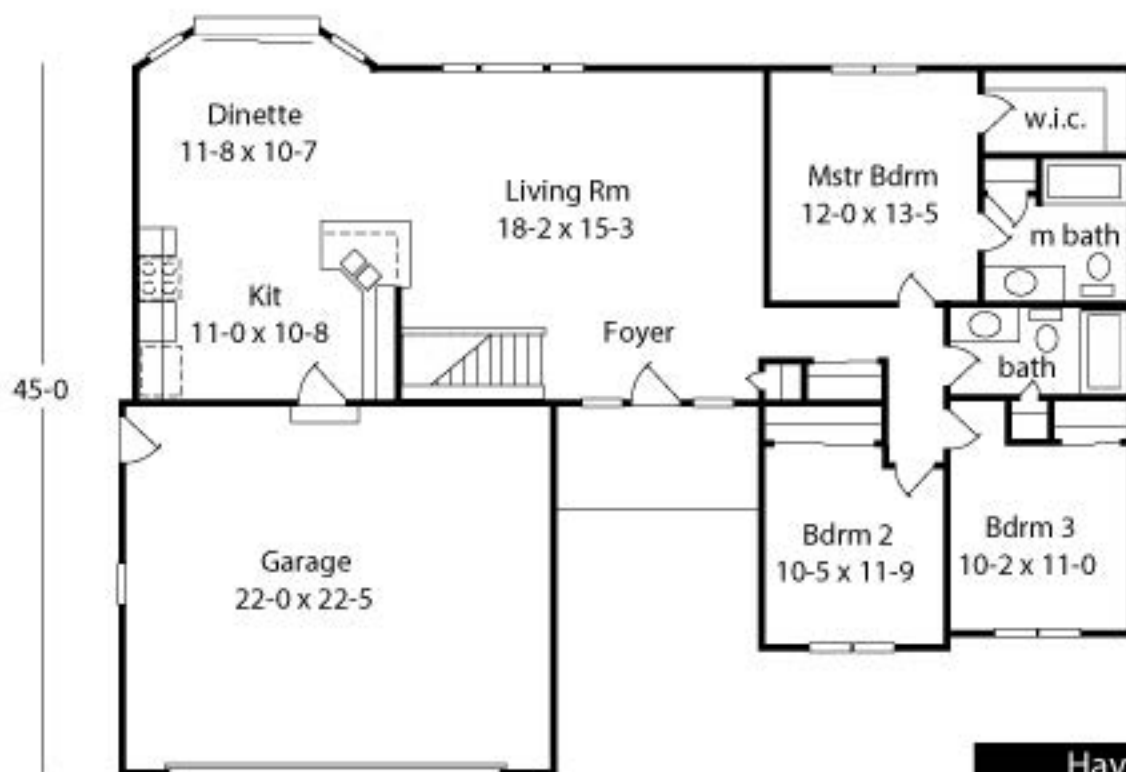

HAVEN II

Haven II

1359 Sq. Ft.

Features Included

- Covered Front Porch
- Large Living Room
- Master Bedroom Suite

Plans, Room sizes,
Exteriors as shown
subject to change.