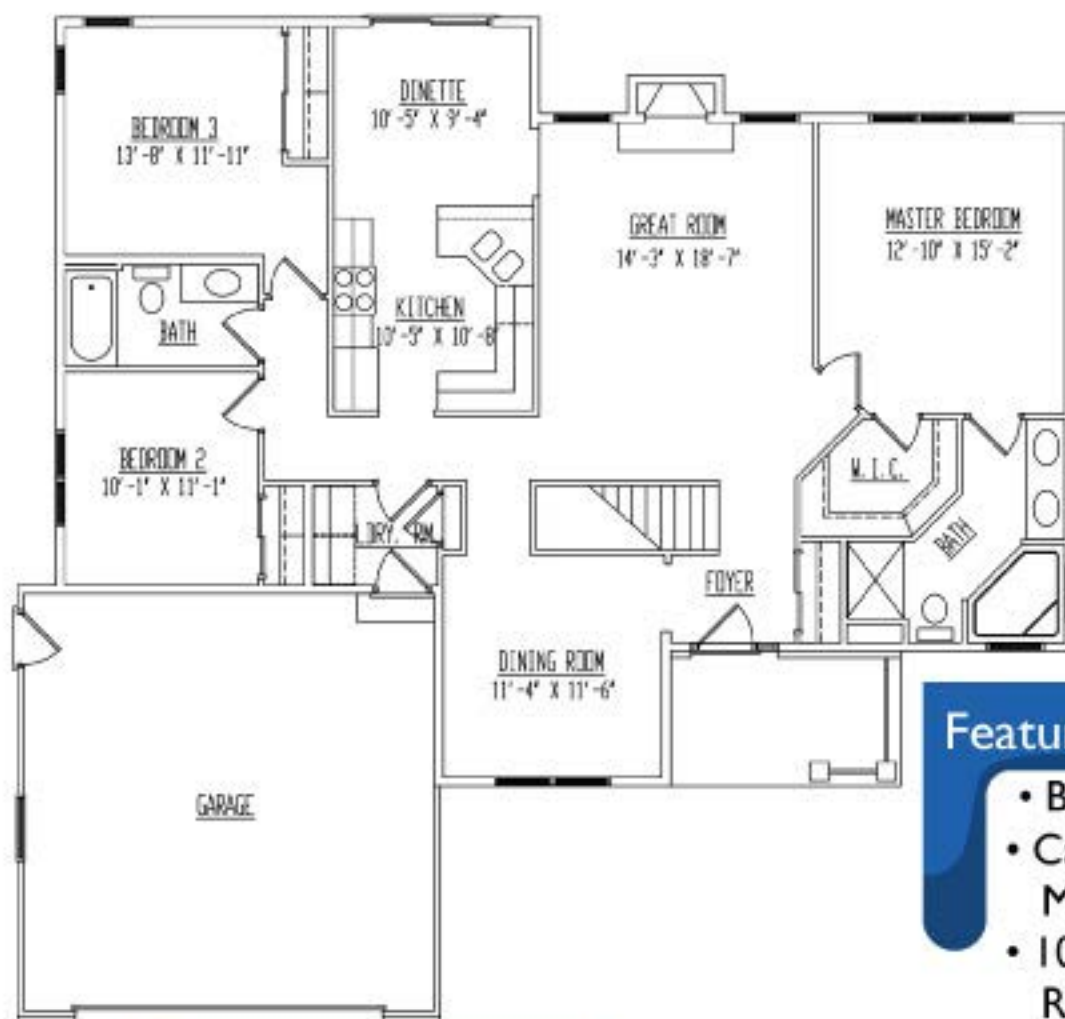

HAWTHORN

1636 Sq. Ft.

Features Included:

- Brick Accent exterior
- Cathedral Ceiling in Master Suite
- 10'-6" Ceiling in Great Room
- Fireplace

www.mastercraftbuilders.com

Plans, Room Sizes, Exteriors subject to change.