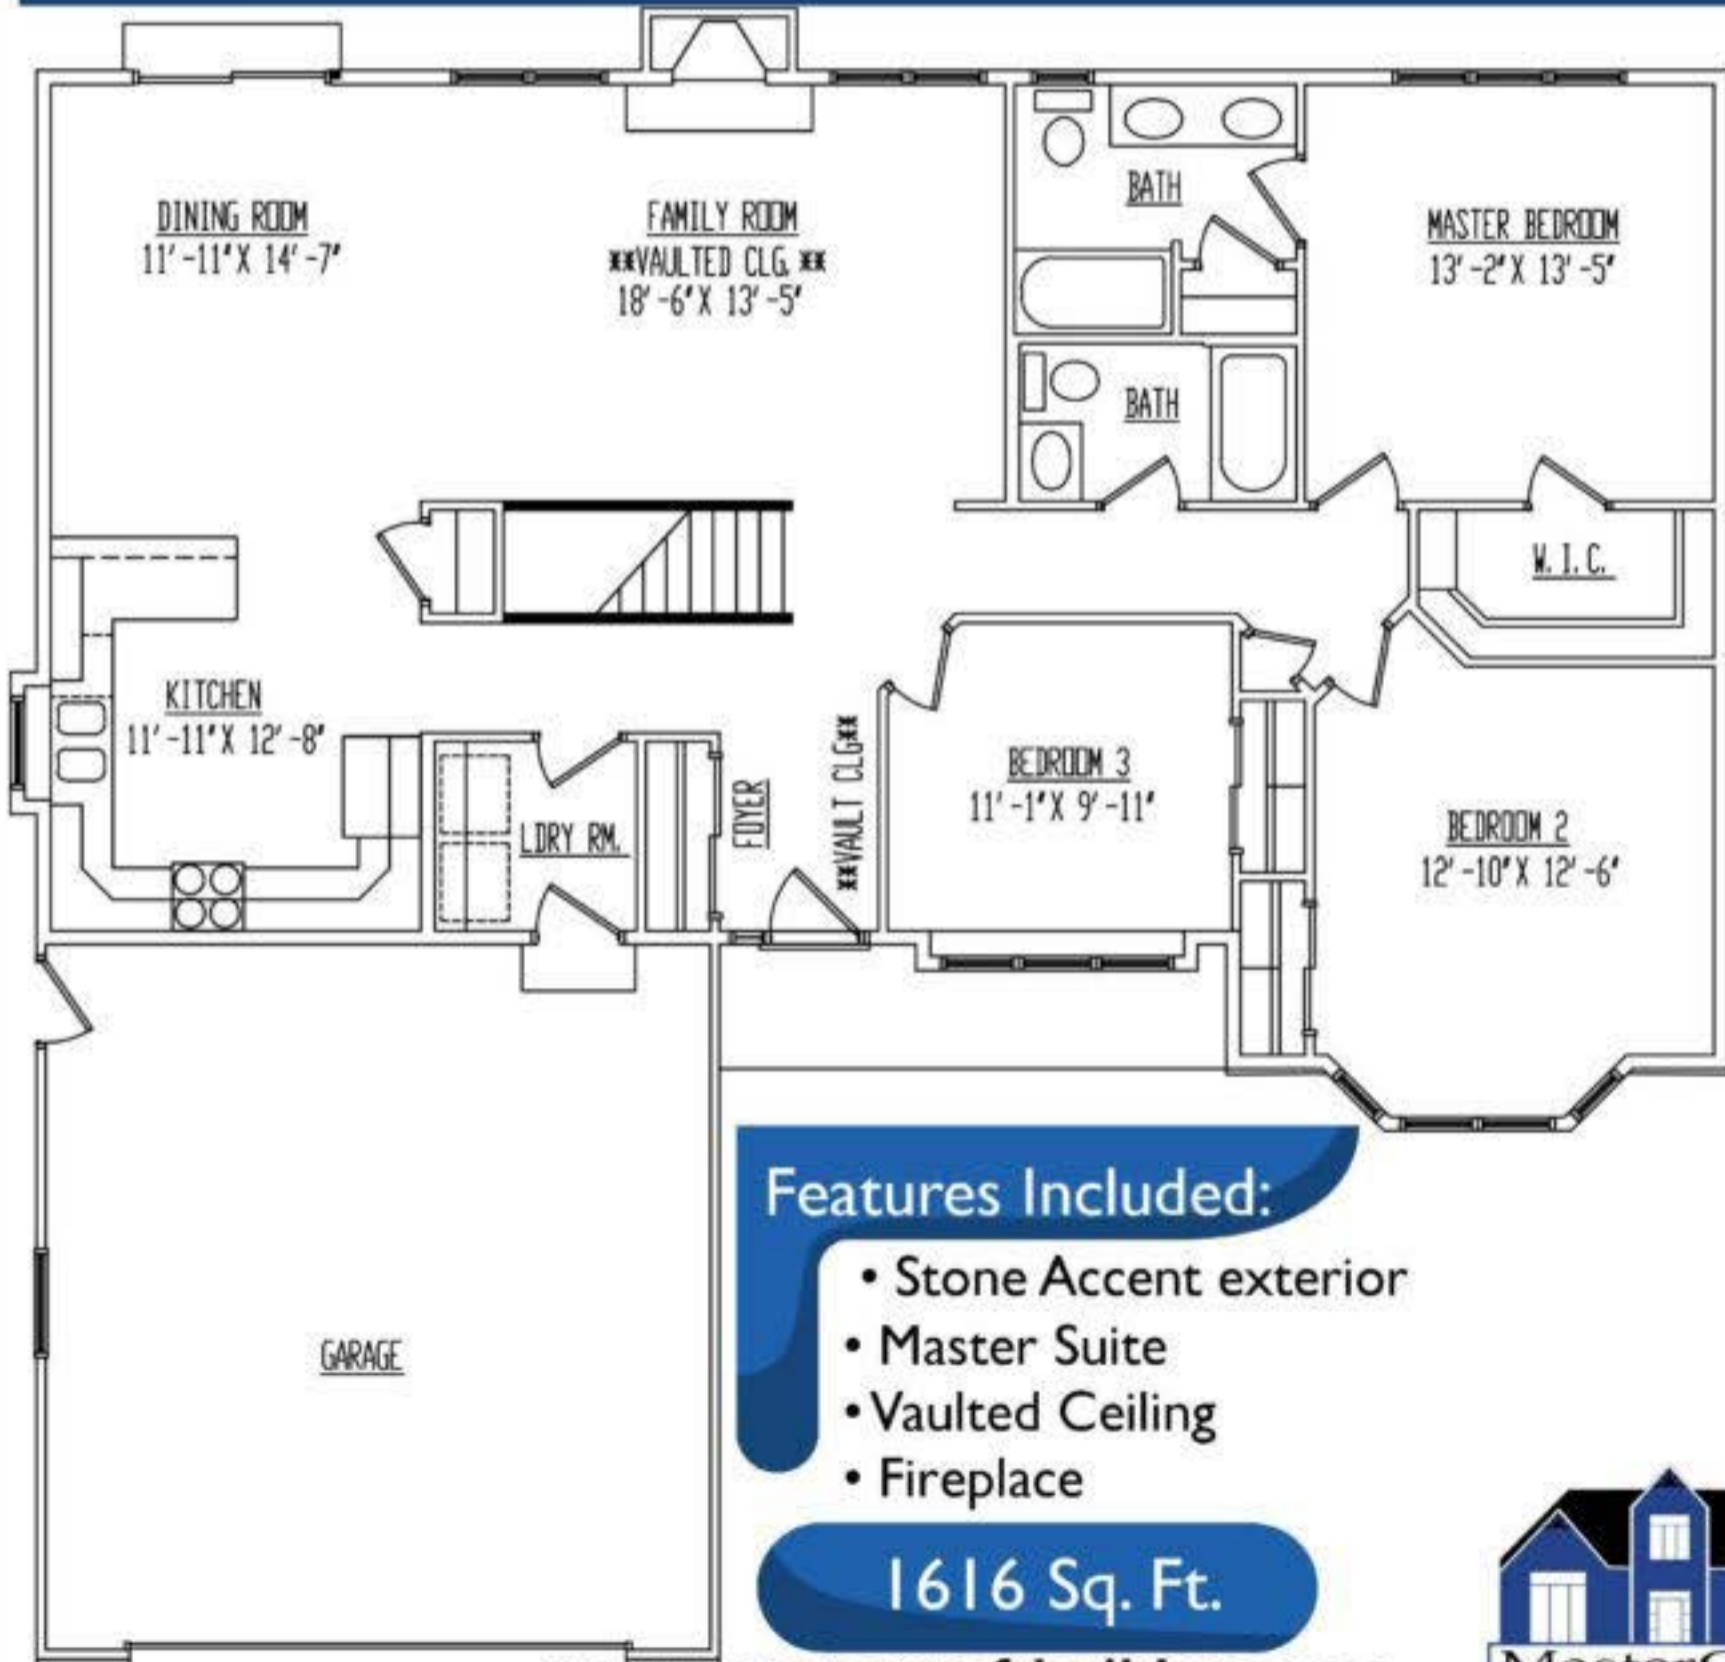

MANCHESTER

Features Included:

- Stone Accent exterior
- Master Suite
- Vaulted Ceiling
- Fireplace

1616 Sq. Ft.

www.mastercraftbuilders.com
Plans, Room Sizes, Exteriors subject to change.

© Mastercraft Builders LLC 2014