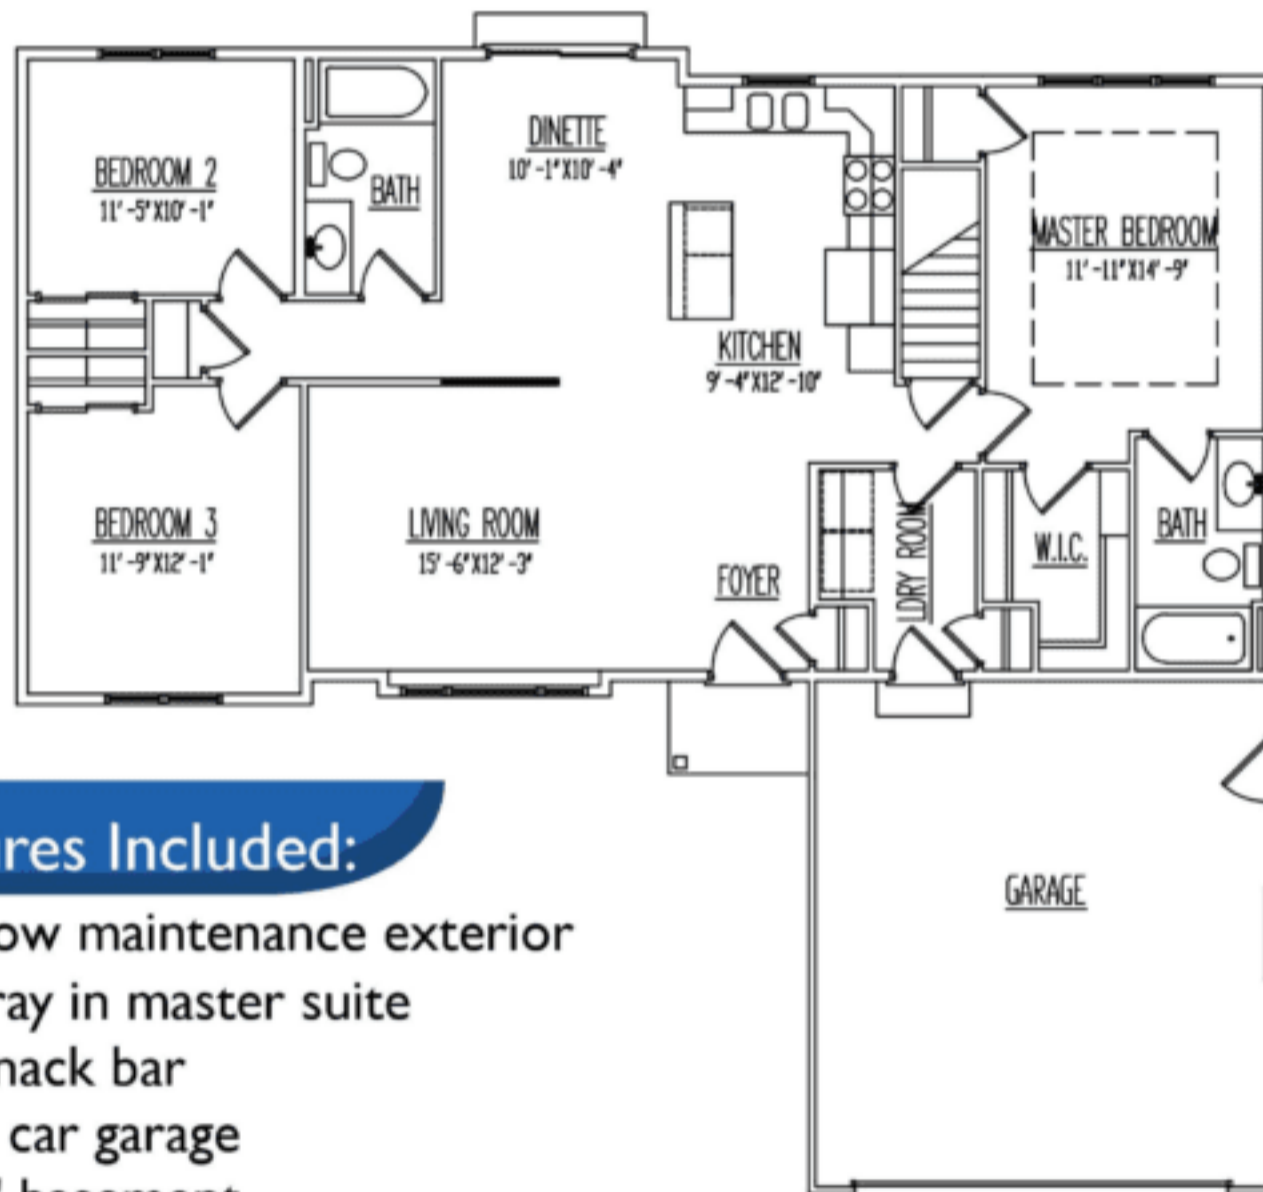

# THE PHOENIX

## Features Included:

- Low maintenance exterior
- Tray in master suite
- Snack bar
- 2 car garage
- 8' basement

1451 Sq. Ft.

[www.mastercraftbuilders.com](http://www.mastercraftbuilders.com)

Plans, Room Sizes, Exteriors subject to change.