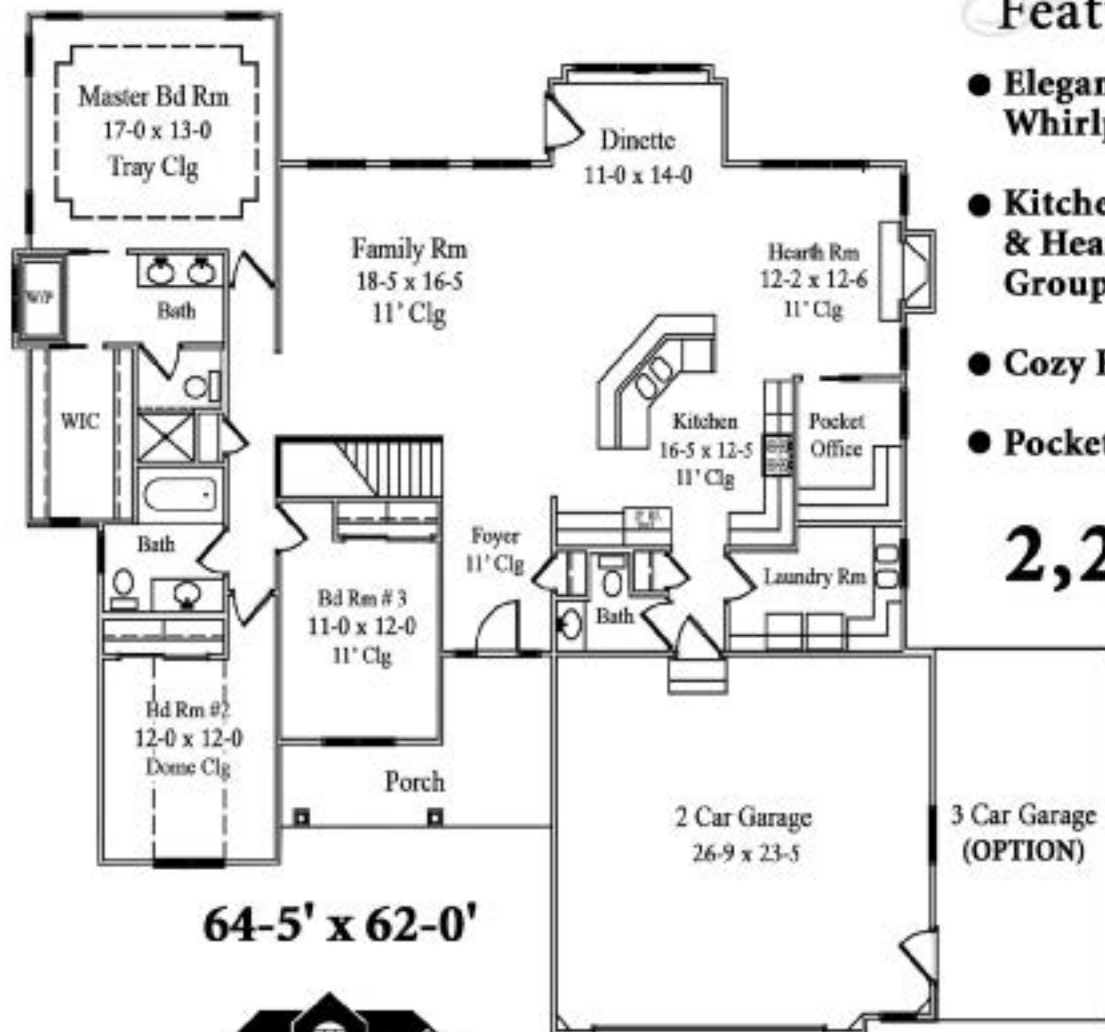

The ROSEMOUNT

Features Included:

- **Elegant Master Suite with Whirlpool Tub.**
- **Kitchen, Dinette, Family Rm & Hearth Rm are Openly Grouped Together.**
- **Cozy Fireplace in Hearth Rm.**
- **Pocket Office.**

2,251 Sq. Ft.

Plans, Room Sizes, Exteriors as shown,
Subject to change.