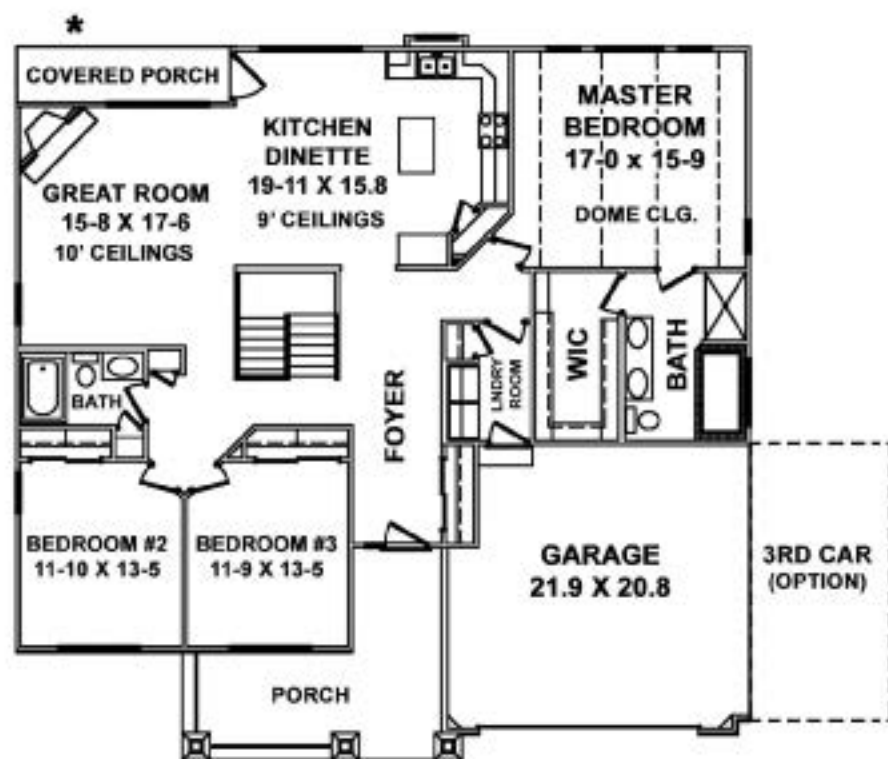

## The Sedona

### Features

**1,925 Sq. Ft.**

**Split Bedroom Plan**

**Deluxe Master Suite with Whirlpool Tub**

**Fireplace and 10' Ceilings in Great Room**

**9' Ceilings in Kitchen & Dinette**

All dimensions are approximate. Builder reserves the right to make changes without notice or obligation.