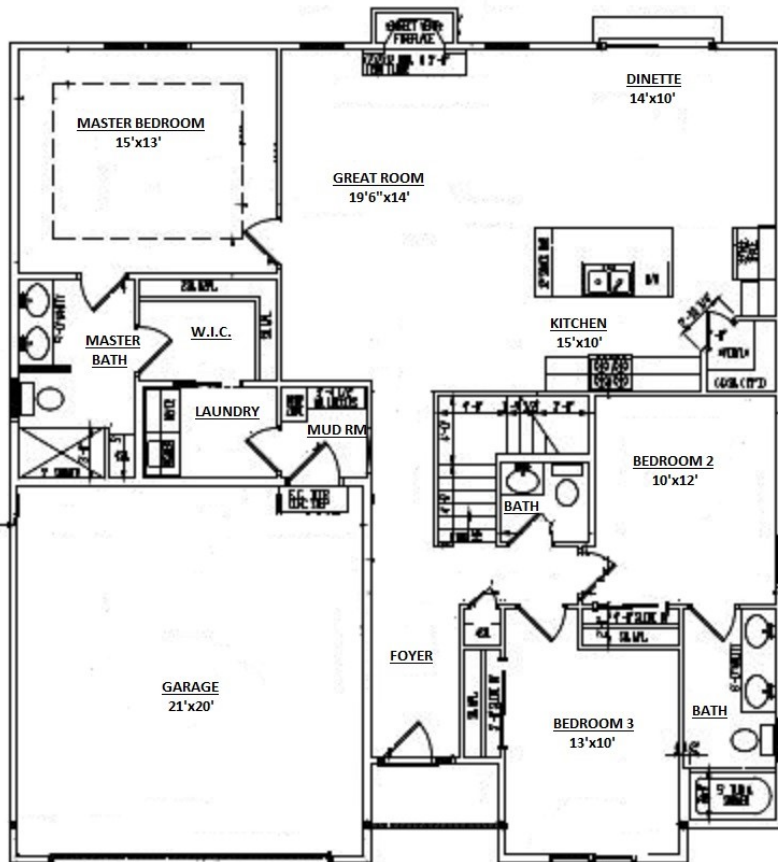

BIANCA

Features Include:

1641 Sq.Ft.

Overall L45'xW49'

- 10' Cathedral Ceiling in Great Room & Foyer
- 3Bedroom - 3Bath
- Meta Roof Accents
- Center Island with Snack Bar
- Fireplace
- 3-Car Garage

Room sizes and square footage are approximate