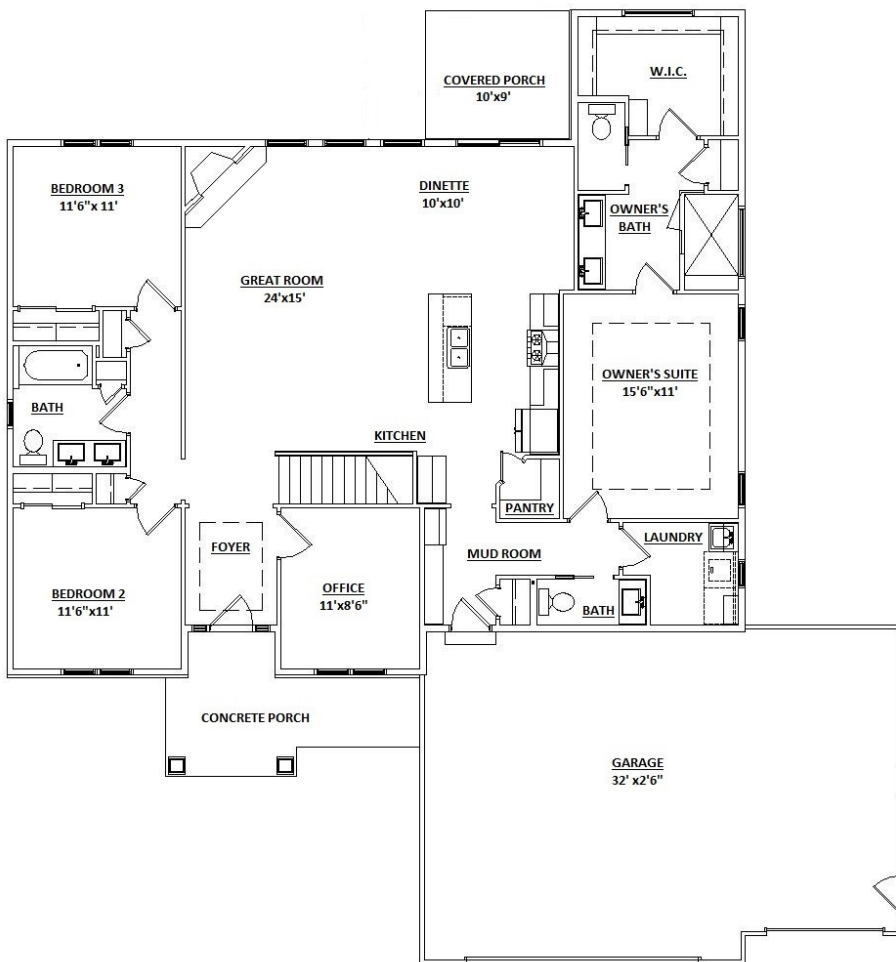

GIANNA

Features Include:

1911 Sq.Ft.

Overall L62'xW66'

- Tray Ceiling in Owner's Suite & Foyer
- 10' Cathedral Ceilings
- 3 Bedroom & Office
- Walk-in Pantry
- Center Island
- Tile Master Shower
- Fireplace
- 3-Car Garage

Room sizes and square footage are approximate

www.mastercraftbuilders.com

262-654-1220

Customize any of our home plans to fit your lifestyle.