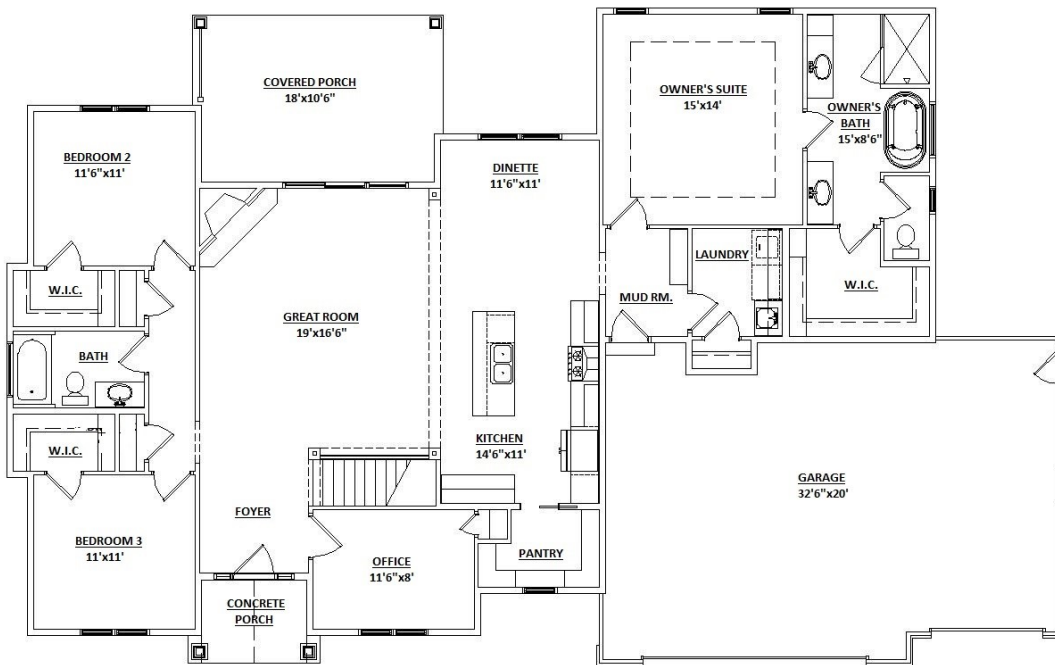

JADEN

Features Include:

2012 Sq.Ft.

Overall L75'10" x W47'

- Tray Ceiling in Owner's Suite
- 10' Ceilings in Great Room and Foyer
- 3 Bedroom & Office
- Walk-in Pantry
- Center Island
- Covered Porch
- Fireplace
- 3-Car Garage
- Free Standing Tub in Master Bath

Room sizes and square footage are approximate

www.mastercraftbuilders.com

262-654-1220

Customize any of our home plans to fit your lifestyle.