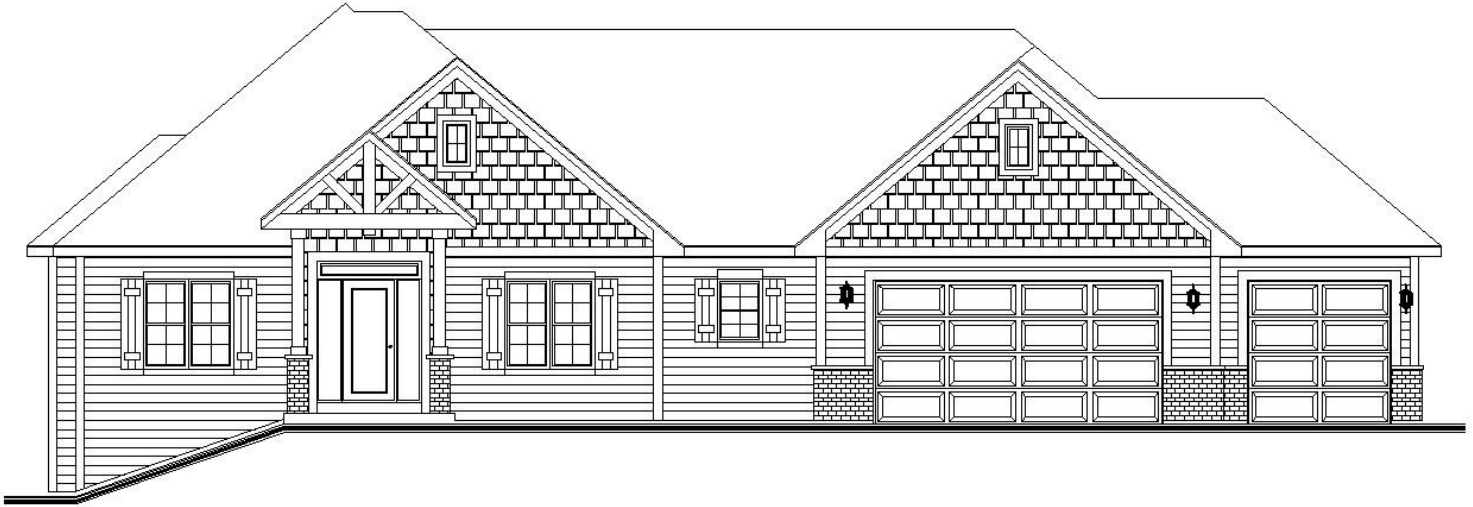

JADEN

Features Include:

2012 Sq.Ft.

Overall L75'10" x W47'

- Tray Ceiling in Owner's Suite
- 10' Ceilings in Great Room and Foyer
- 3 Bedroom & Office
- Walk-in Pantry
- Center Island
- Covered Porch
- Fireplace
- 3-Car Garage
- Free Standing Tub in Master Bath

Room sizes and square footage are approximate

www.mastercraftbuilders.com

262-654-1220

Customize any of our home plans to fit your lifestyle.