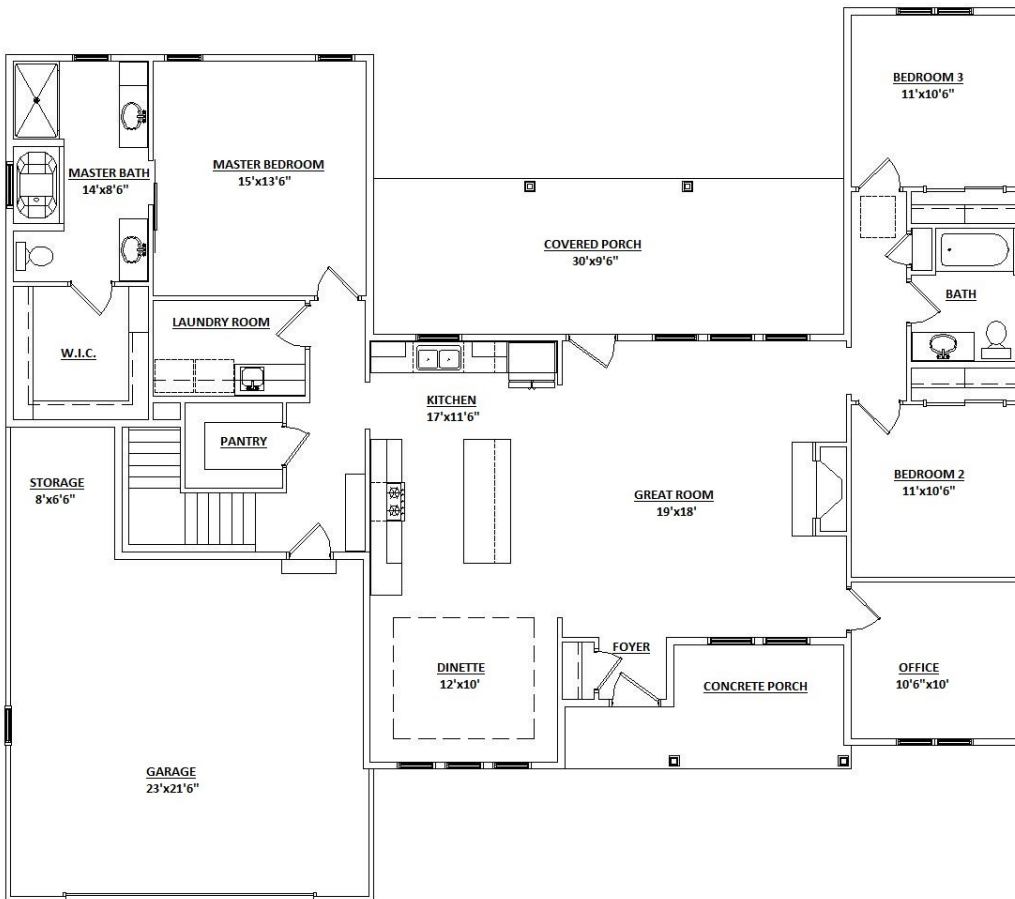

MULBERRY

Features Include:

2006 Sq.Ft.

Overall L65'6" x W57'6"

- Tray Ceiling in Dinette
- 3 Bedroom & Office
- Walk-in Pantry
- Center Island
- Covered Porch
- Fireplace
- Free Standing Tub in Master Bath

Room sizes and square footage are approximate

www.mastercraftbuilders.com

262-654-1220

Customize any of our home plans to fit your lifestyle.