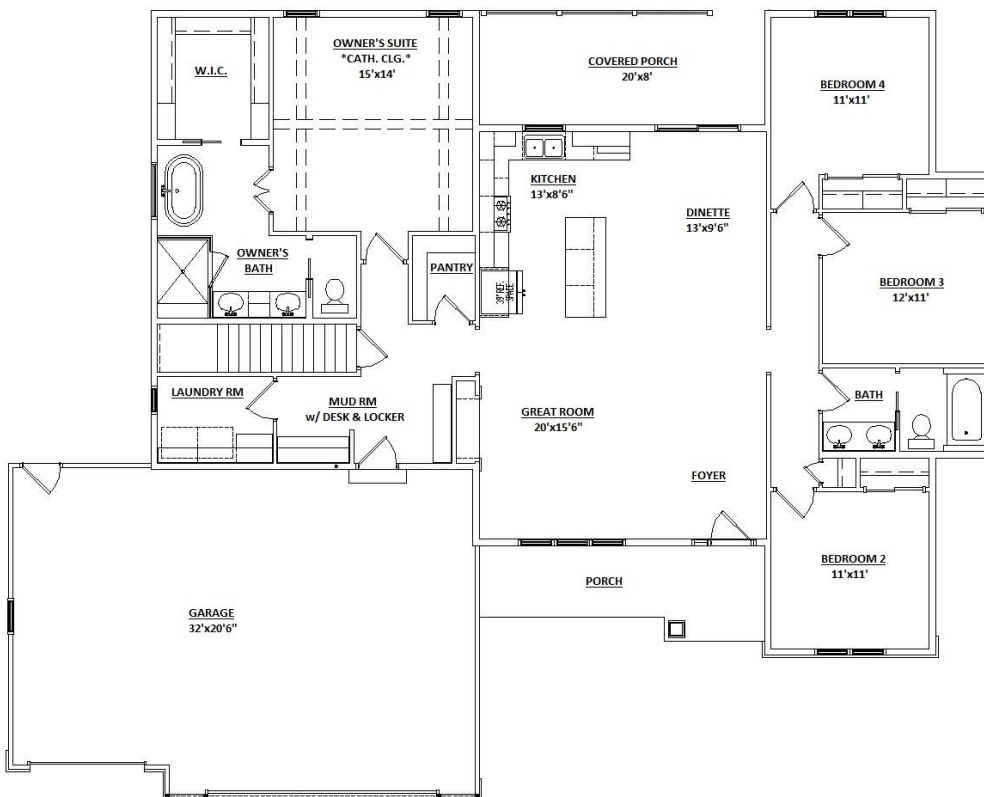

STANO

Features Include:

1954 Sq.Ft.

Overall L69'xW54'

- 10' Cathedral Ceiling in Great Room & Foyer
- 4 Bedroom
- Metal Roof Accents
- Center Island
- Fireplace
- Walk-In Pantry
- Faux Ceiling Beams
- 3-Car Garage

Room sizes and square footage are approximate

www.mastercraftbuilders.com

262-654-1220

Customize any of our home plans to fit your lifestyle.